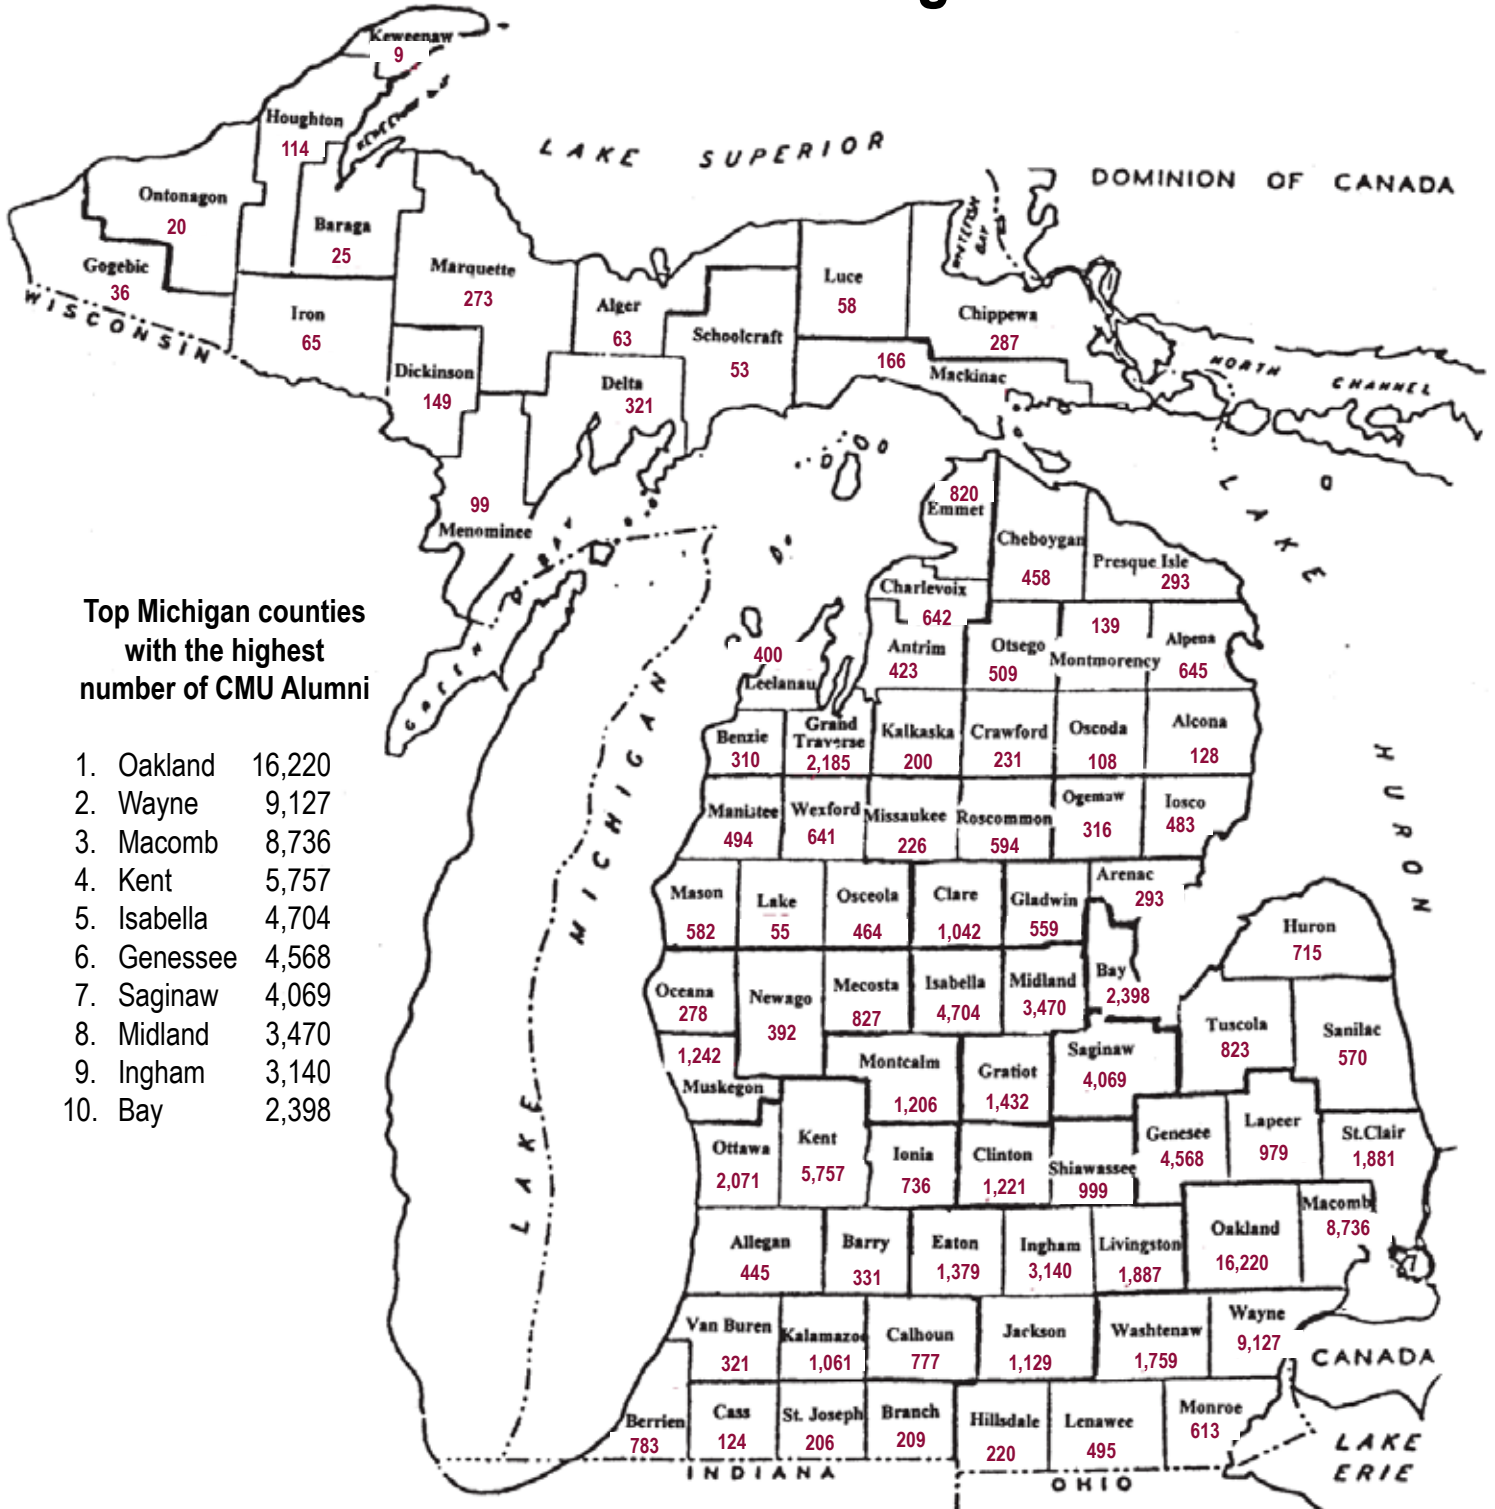

2007 Geographic Location of CMU Alumni State of Michigan

Top Michigan counties with the highest number of CMU Alumni

1. Oakland 16,220
2. Wayne 9,127
3. Macomb 8,736
4. Kent 5,757
5. Isabella 4,704
6. Genesee 4,568
7. Saginaw 4,069
8. Midland 3,470
9. Ingham 3,140
10. Bay 2,398

Total number of CMU alumni in Michigan 104,280. This total reflects alumni with good primary addresses and includes all graduates from the Mt. Pleasant campus as well as the College of Professional Education Centers across the nation.